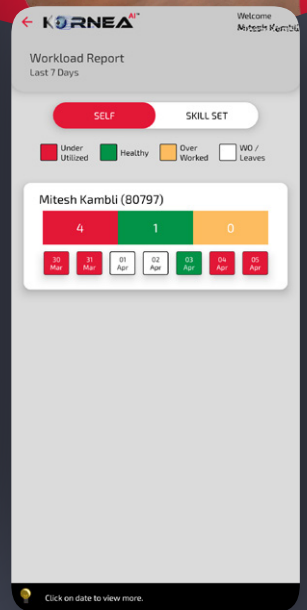

# Kornea Mobile App

Kornea comes with its own native app for ease of viewing productivity reports, on the go.