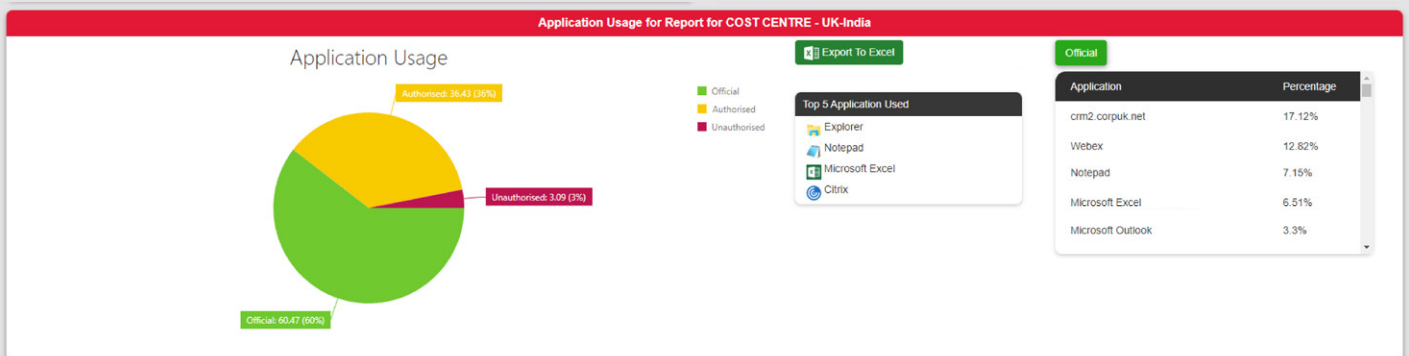

Application Usage Report CC / Skillset / Employee wise

- Apps Used
- Time spent on Apps