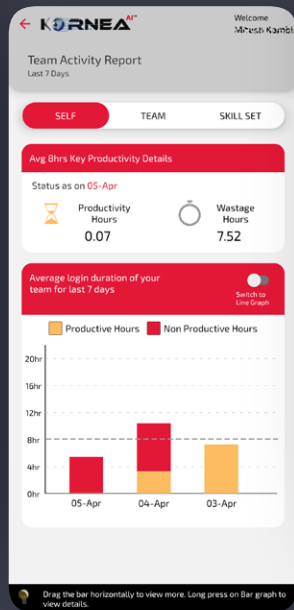

## Application Usage Report CC / Skillset / Employee wise

- ▶ Apps Used
- ▶ Time spent on Apps

## Workload Report

Identifying:

- ▶ Overworked Agents
- ▶ Under-utilized agents

Employee Name	Healthy (07:00-09:00)	Over utilized (More than 09:00)	Under-utilized (Less than 07:00)	01-Sept	02-Sept	03-Sept	04-Sept	05-Sept	06-Sept	07-Sept	08-Sept	09-Sept	10-Sept	11-Sept	12-Sept	13-Sept	14-Sept	15-Sept	16-Sept	17-Sept	18-Sept	19-Sept	20-Sept	21-Sept
Trishit Nair	0	11	0	Late	A	A	A	A	P	P	P	A	P	A	P	P	P	P	P	A	A	A	A	A
Bernice Fonseque	0	7	0	P	P	A	A	A	A	A	A	A	A	A	A	P	P	P	P	A	A	A	A	A
Taraseen Baldinisa	0	14	0	P	P	A	A	P	P	P	P	A	A	A	P	P	P	P	P	A	A	A	A	A
Jeanifer Fernandes	0	13	0	P	P	P	A	P	A	P	A	A	A	A	P	P	A	A	P	A	A	A	A	A
Lily O'Susta	1	11	0	P	P	P	A	P	P	A	A	A	A	A	P	P	P	P	P	UL	A	A	A	A
Ganraj Sappu	0	13	0	P	P	A	A	P	P	A	A	A	P	P	P	P	P	P	Productive Time : 10:12	A	A	A	A	A
Anju Bathija	2	10	0	EL	P	A	A	P	P	P	WO	A	A	A	A	A	A	A	P	WO	A	A	A	A
Sapriya Kavya	1	11	0	A	A	P	A	P	P	P	P	A	A	A	P	A	P	A	P	UL	A	A	A	A
Dimple Vira	0	13	0	A	P	A	A	P	P	P	P	A	A	A	P	P	P	P	P	A	A	A	A	A
Feroz Khan	1	16	1	P	P	WO	WO	P	P	P	P	A	WO	A	P	A	P	P	A	WO	A	A	A	A

# Kornea Mobile App

Kornea comes with its own native app for ease of viewing productivity reports, on the go.