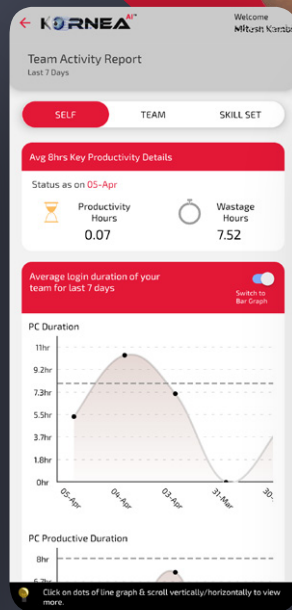

## Application Usage Report CC / Skillset / Employee wise

- ▶ Apps Used
- ▶ Time spent on Apps

## Workload Report

Identifying:

- ▶ Overworked Agents
- ▶ Under-utilized agents

Employee Name	Healthy (07:00-09:00)	Over utilized (More than 09:00)	Under-utilized (Less than 07:00)	01-Sept	02-Sept	03-Sept	04-Sept	05-Sept	06-Sept	07-Sept	08-Sept	09-Sept	10-Sept	11-Sept	12-Sept	13-Sept	14-Sept	15-Sept	16-Sept	17-Sept	18-Sept	19-Sept	20-Sept	21-Sept
Trishit Nair	0	11	0	Late	A	A	A	A	P	P	P	A	P	A	P	P	P	P	P	A	A	A	A	A
Bernice Fonseque	0	7	0	P	P	A	A	A	A	A	A	A	A	A	A	P	P	P	P	A	A	A	A	A
Taraseen Baldinisa	0	14	0	P	P	A	A	P	P	P	P	A	A	A	P	P	P	P	P	A	A	A	A	A
Jeanifer Fernandes	0	13	0	P	P	P	A	P	A	P	A	A	A	A	P	P	A	A	P	A	A	A	A	A
Lily O'Susta	1	11	0	P	P	P	A	P	P	A	A	A	A	A	P	P	P	P	P	UL	A	A	A	A
Ganraj Sappu	0	13	0	P	P	A	A	P	P	A	A	A	P	P	P	P	P	P	Productive Time : 10:12	A	A	A	A	A
Anju Bathija	2	10	0	EL	P	A	A	P	P	P	WO	A	A	A	A	A	A	A	P	WO	A	A	A	A
Sapriya Kavya	1	11	0	A	A	P	A	P	P	P	P	A	A	A	P	A	P	A	P	UL	A	A	A	A
Dimple Vira	0	13	0	A	P	A	A	P	P	P	P	A	A	A	P	P	P	P	P	A	A	A	A	A
Feroz Khan	1	16	1	P	P	WO	WO	P	P	P	P	A	WO	A	P	A	P	P	A	WO	A	A	A	A

# Kornea Mobile App

Kornea comes with its own native app for ease of viewing productivity reports, on the go.