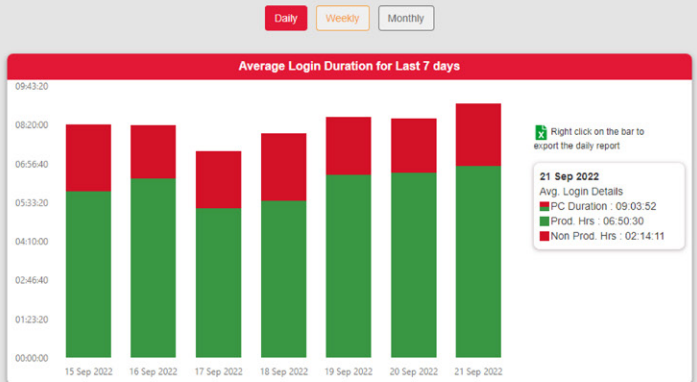

Highly Visual Reporting Suite

Kornea is an advanced analytical suite using technologies like machine learning, data mining, and predictive modelling with powerful data visualization. The near-real time reports empower businesses to make informed decisions for driving profitability.

Productivity Report

Overall time utilization
(day/week/month wise)

- Computed login hours
- Productive Hours
- Non Productive hours