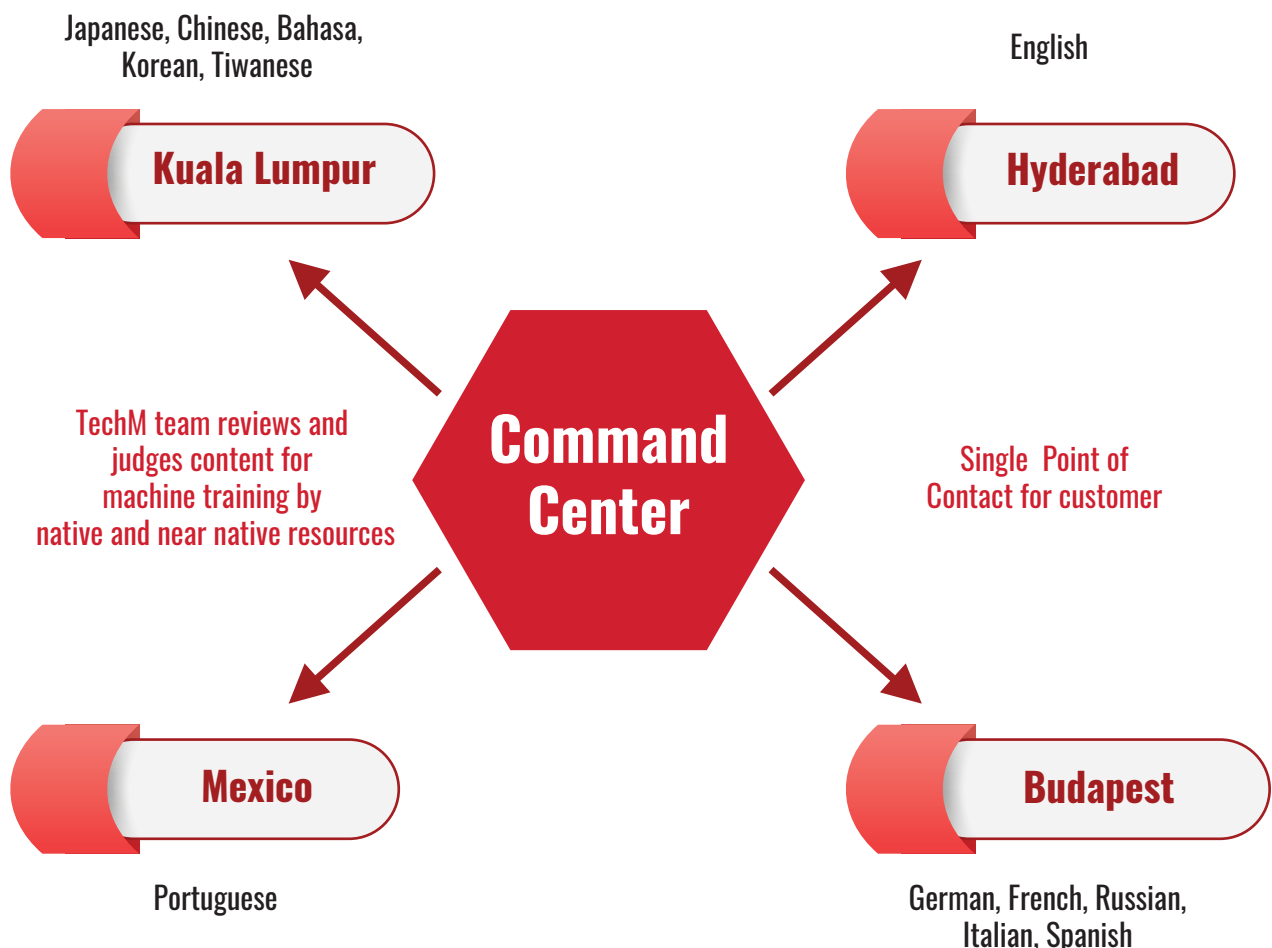

Content Review & Judgement for a Large Bay Area Based Hi-Tech & Media Company

CASE STUDY

Content Review - Diverse Workflows Across Multiple Languages/Tasks

500+
FTEs

18/5
Support

11
Languages

4
Locations

Workflows

OCR - Text Detection, Text Transcription, Handwriting, Toxicity, Sentence correction, Neon Sentence Construction , Play, Hyperpedia etc.

European Language Coverage

France, Germany, Italy, Spain, Russia

18*5 Shifts | 5 Languages