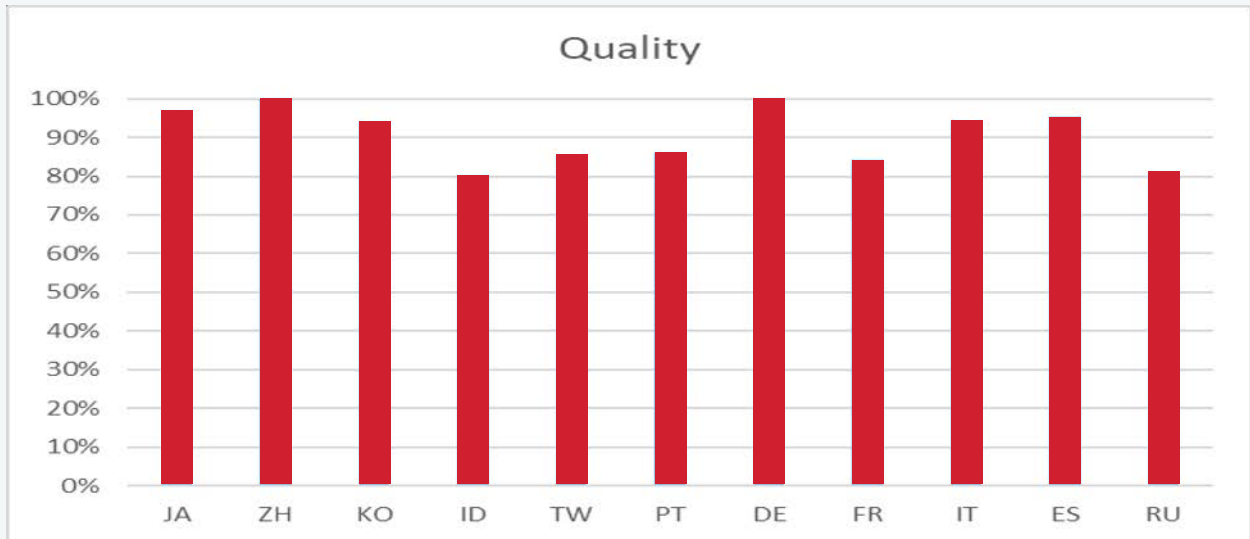

Workflows

OCR - Text Detection, Text Transcription, Handwriting, Toxicity, Sentence correction, Neon Sentence Construction , Play, Hyperpedia etc.

European Language Coverage

France, Germany, Italy, Spain, Russia

18*5 Shifts | 5 Languages

17*5 Shifts | 5 Languages

9*5 Shift | 1 Language

18*5 Shifts | Command Center